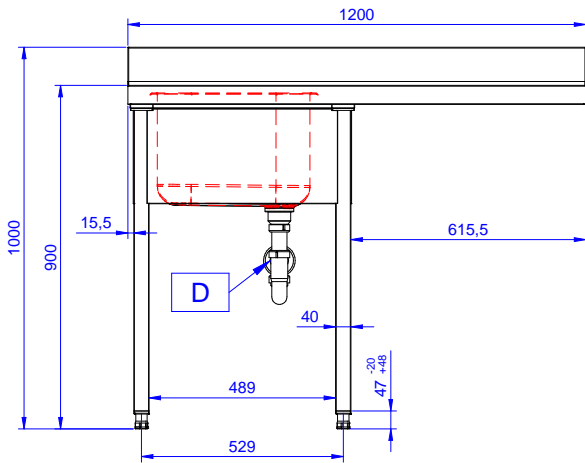

Sink Unit for Undercounter
Dishwasher with 1 bowl
W400xD500xH300mm and
right hand drainer, 1200mm

Short Form Specification

Item No. _____

Made from 304 AISI stainless steel. The 50mm high worktop in 304 AISI stainless steel, 1mm in thickness, is sound-deadened and has an overflow rim and welded corners. Integral rear upstand, h=100mm, with 10mm radius. Allround apron. Square section legs 40x40mm on 1" height-adjustable feet (+/-20mm). Bowl W400xD500xH300mm with overflow pipe and 2" drain hole; right hand drainer. An undercounter dishwasher can be placed under the drainer.

Optional Accessories

- Set of 4 wheels (2 with brake) PNC 855150
d. 100mm for tables and sinks
(total height on wheels= 993 mm)
- Elbow operated mixer tap with PNC 855322
spout 3/4", single hole
- Elbow operated mixer tap with PNC 855323
short spout 3/4", single hole
- Foot operated mixer tap (hot PNC 855328
and cold) with spout 3/4"
- Floor fastening kit for 2 square PNC 865386
legs
- Single plastic drain syphon 2 PNC 895313
" for Sinks

APPROVAL: _____

Experience the Excellence
www.electroluxprofessional.com

Front

Side

Top

Key Information:

External dimensions, Width:	1200 mm
133191 (NSBD1217R)	1200 mm
External dimensions, Depth:	700 mm
External dimensions, Height:	1000 mm
Upstand Dimensions, Height:	100 mm
Upstand Dimensions, Depth:	13 mm
Upstand Dimensions, Radius:	R=10
Bowls number	1
Bowl dimensions	400x500xH320
Net weight:	32.3 kg