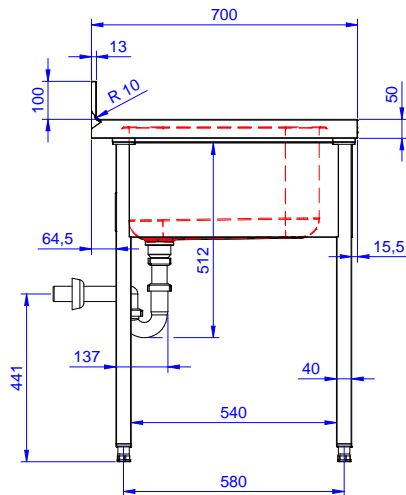

Sink Unit for Undercounter
Dishwasher with 1 bowl
W400xD500xH300mm and
right hand drainer, 1200mm

Short Form Specification

Item No. _____

Made from 304 AISI stainless steel. The 50mm high worktop in 304 AISI stainless steel, 1mm in thickness, is sound-deadened and has an overflow rim and welded corners. Integral rear upstand, h=100mm, with 10mm radius. Allround apron. Square section legs 40x40mm on 1" height-adjustable feet (+/-20mm). Bowl W400xD500xH300mm with overflow pipe and 2" drain hole; right hand drainer. An undercounter dishwasher can be placed under the drainer.

Optional Accessories

- Set of 4 wheels (2 with brake) PNC 855150
d. 100mm for tables and sinks
(total height on wheels= 993 mm)
- Elbow operated mixer tap with PNC 855322
spout 3/4", single hole
- Elbow operated mixer tap with PNC 855323
short spout 3/4", single hole
- Foot operated mixer tap (hot PNC 855328
and cold) with spout 3/4"
- Floor fastening kit for 2 square PNC 865386
legs
- Single plastic drain syphon 2 PNC 895313
" for Sinks

APPROVAL: _____

Experience the Excellence
www.electroluxprofessional.com

Front

Side

Top

Key Information:

External dimensions, Width:	1200 mm
133191 (NSBD1217R)	1200 mm
External dimensions, Depth:	700 mm
External dimensions, Height:	1000 mm
Upstand Dimensions, Height:	100 mm
Upstand Dimensions, Depth:	13 mm
Upstand Dimensions, Radius:	R=10
Bowls number	1
Bowl dimensions	400x500xH320
Net weight:	32.3 kg