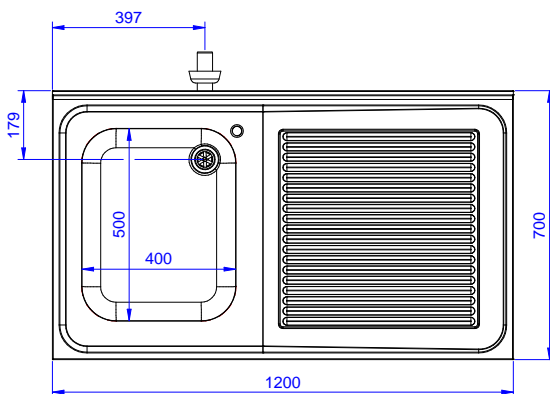

Sink Unit for Undercounter
Dishwasher with 1 bowl
W400xD500xH300mm and
right hand drainer, 1200mm

Short Form Specification

Item No. _____

Made from 304 AISI stainless steel. The 50mm high worktop in 304 AISI stainless steel, 1mm in thickness, is sound-deadened and has an overflow rim and welded corners. Integral rear upstand, h=100mm, with 10mm radius. Allround apron. Square section legs 40x40mm on 1" height-adjustable feet (+/-20mm). Bowl W400xD500xH300mm with overflow pipe and 2" drain hole; right hand drainer. An undercounter dishwasher can be placed under the drainer.

Optional Accessories

- Set of 4 wheels (2 with brake) PNC 855150
d. 100mm for tables and sinks
(total height on wheels= 993 mm)
- Elbow operated mixer tap with PNC 855322
spout 3/4", single hole
- Elbow operated mixer tap with PNC 855323
short spout 3/4", single hole
- Foot operated mixer tap (hot PNC 855328
and cold) with spout 3/4"
- Floor fastening kit for 2 square PNC 865386
legs
- Single plastic drain syphon 2 PNC 895313
" for Sinks

APPROVAL: _____

Experience the Excellence
www.electroluxprofessional.com

Front

Side

Top

Key Information:

External dimensions, Width:	1200 mm
133191 (NSBD1217R)	1200 mm
External dimensions, Depth:	700 mm
External dimensions, Height:	1000 mm
Upstand Dimensions, Height:	100 mm
Upstand Dimensions, Depth:	13 mm
Upstand Dimensions, Radius:	R=10
Bowls number	1
Bowl dimensions	400x500xH320
Net weight:	32.3 kg